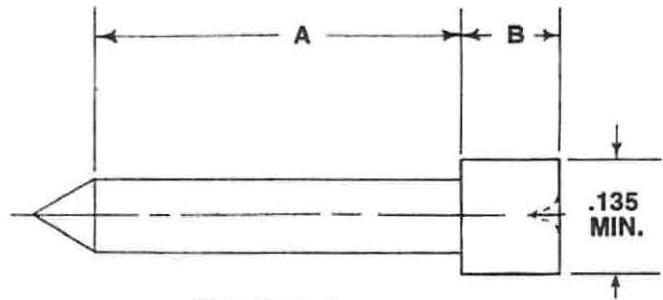

STYLE NO. 2

ORDER BY BLANK SIZE	HANDLES SIZE NO.	DIMENSIONS		STYLE	ORDER BY BLANK SIZE	HANDLES SIZE NO.	DIMENSIONS		STYLE
		A	B				A	B	
0.085	1W .030-.075	1"	3/8	NO. 2 ONLY	0.546	6W .510-.635	2	3/4	NO. 1 ONLY
0.085	2W .075-.180	1-1/4	1/2	NO. 1 ONLY	0.578	6W .510-.635	2	3/4	NO. 1 ONLY
0.109	2W .075-.180	1-1/4	1/2	NO. 1 ONLY	0.609	6W .510-.635	2	3/4	NO. 1 ONLY
0.140	2W .075-.180	1-1/4	1/2	NO. 1 ONLY	0.640	6W .510-.635	2	3/4	NO. 1 ONLY
0.171	2W .075-.180	1-1/4	1/2	NO. 1 ONLY	0.671	7W .635-.760	2	3/4	NO. 1 ONLY
0.190	2W .075-.180	1-1/4	1/2	NO. 1 ONLY	0.703	7W .635-.760	2	3/4	NO. 1 ONLY
0.203	3W .180-.281	1-1/2	1/2	NO. 1 ONLY	0.734	7W .635-.760	2	3/4	NO. 1 ONLY
0.234	3W .180-.281	1-1/2	1/2	NO. 1 ONLY	0.770	7W .635-.760	2	3/4	NO. 1 ONLY
0.265	3W .180-.281	1-1/2	1/2	NO. 1 ONLY	0.796	8W .760-1.010	2	3/4	NO. 1 ONLY
0.296	3W .180-.281	1-1/2	1/2	NO. 1 ONLY	0.828	8W .760-1.010	2	3/4	NO. 1 ONLY
0.296	4W .281-.406	1-3/4	1/2	NO. 1 ONLY	0.859	8W .760-1.010	2	3/4	NO. 1 ONLY
0.328	4W .281-.406	1-3/4	1/2	NO. 1 ONLY	0.890	8W .760-1.010	2	3/4	NO. 1 ONLY
0.359	4W .281-.406	1-3/4	1/2	NO. 1 ONLY	0.921	8W .760-1.010	2	3/4	NO. 1 ONLY
0.390	4W .281-.406	1-3/4	1/2	NO. 1 ONLY	0.953	8W .760-1.010	2	3/4	NO. 1 ONLY
0.412	4W .281-.406	1-3/4	1/2	NO. 1 ONLY	0.983	8W .760-1.010	2	3/4	NO. 1 ONLY
0.421	5W .406-.510	2	1/2	NO. 1 ONLY	1.020	8W .760-1.010	2	3/4	NO. 1 ONLY
0.453	5W .406-.510	2	1/2	NO. 1 ONLY					
0.484	5W .406-.510	2	1/2	NO. 1 ONLY					
0.515	5W .406-.510	2	1/2	NO. 1 ONLY					

To Order Contact:

Gage Crib Worldwide Inc.
6701 Old 28th St SE; Suite B
Grand Rapids MI 49546-6937

Email: sales1@gagecrib.com
Phone: 001.616.954.6581
Fax: 001.616.954.6583