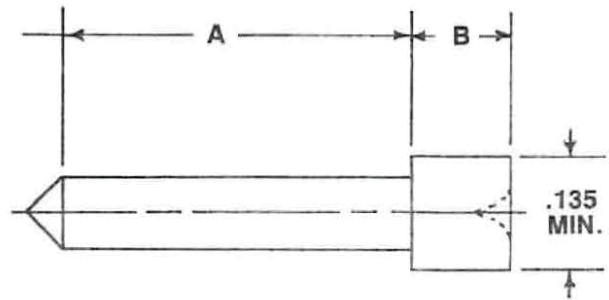

STYLE NO.1

STYLE NO. 2

ORDER BY BLANK SIZE	HANDLES SIZE NO.	NOMINAL THREAD SIZE	DIMENSIONS		STYLE
			A	B	
0.070	1W .030-075	0	11/16	3/8	NO. 2 ONLY
0.083		1	11/16	3/8	
0.096		2	13/16	3/8	
0.109	2W .075-.180	3	13/16	3/8	
0.122		4	13/16	3/8	
0.135		5	13/16	3/8	
0.148		6	7/8	3/8	
0.174	3W .180-.281	8	7/8	1/2	
0.203		10	1	3/4	
0.234		12	1	3/4	
0.265		1/4	1	3/4	
0.328	4W .281-.406	5/16	1-1/4	3/4	NO. 1 ONLY
0.390		3/8	1-1/4	3/4	
0.453		7/16	1-3/4	3/4	
0.515	5W .406-.510	1/2	1-3/4	3/4	
0.578		9/16	1-3/4	3/4	
0.640	6W .510-.635	5/8	1-3/4	3/4	
0.703		11/16	1-3/4	3/4	
0.770	7W .635-.760	3/4	1-3/4	3/4	
0.890		7/8	2	3/4	
1.020	8W .760-1.010	1	2	3/4	