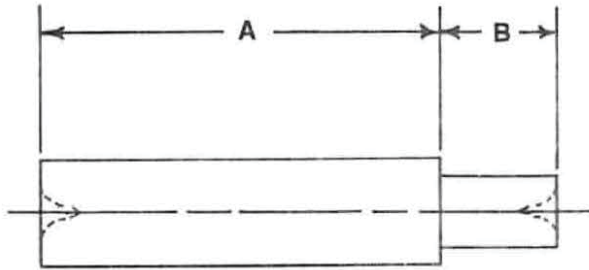

STYLE NO.1

STYLE NO. 2

ORDER BY BLANK SIZE	HANDLES SIZE NO.	NOMINAL THREAD SIZE	DIMENSIONS		STYLE
			A	B	
0.070	1W .030-075	0	11/16	3/8	NO. 2 ONLY
0.083		1	11/16	3/8	
0.096		2	13/16	3/8	
0.109	2W .075-.180	3	13/16	3/8	
0.122		4	13/16	3/8	
0.135		5	13/16	3/8	
0.148		6	7/8	3/8	
0.174	3W .180-.281	8	7/8	1/2	
0.203		10	1	3/4	
0.234		12	1	3/4	
0.265		1/4	1	3/4	
0.328	4W .281-.406	5/16	1-1/4	3/4	NO. 1 ONLY
0.390		3/8	1-1/4	3/4	
0.453		7/16	1-3/4	3/4	
0.515	5W .406-.510	1/2	1-3/4	3/4	
0.578		9/16	1-3/4	3/4	
0.640	6W .510-.635	5/8	1-3/4	3/4	
0.703		11/16	1-3/4	3/4	
0.770	7W .635-.760	3/4	1-3/4	3/4	
0.890		7/8	2	3/4	
1.020	8W .760-1.010	1	2	3/4	