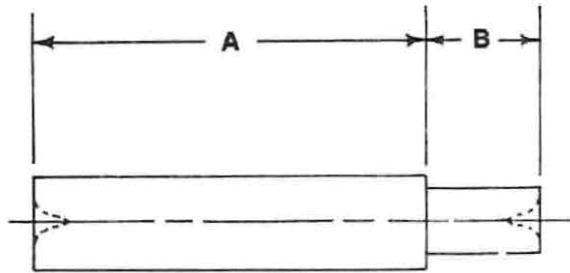

REVERSIBLE, WIRE TYPE, PLAIN PIN GAGE BLANKS

STYLE NO.1