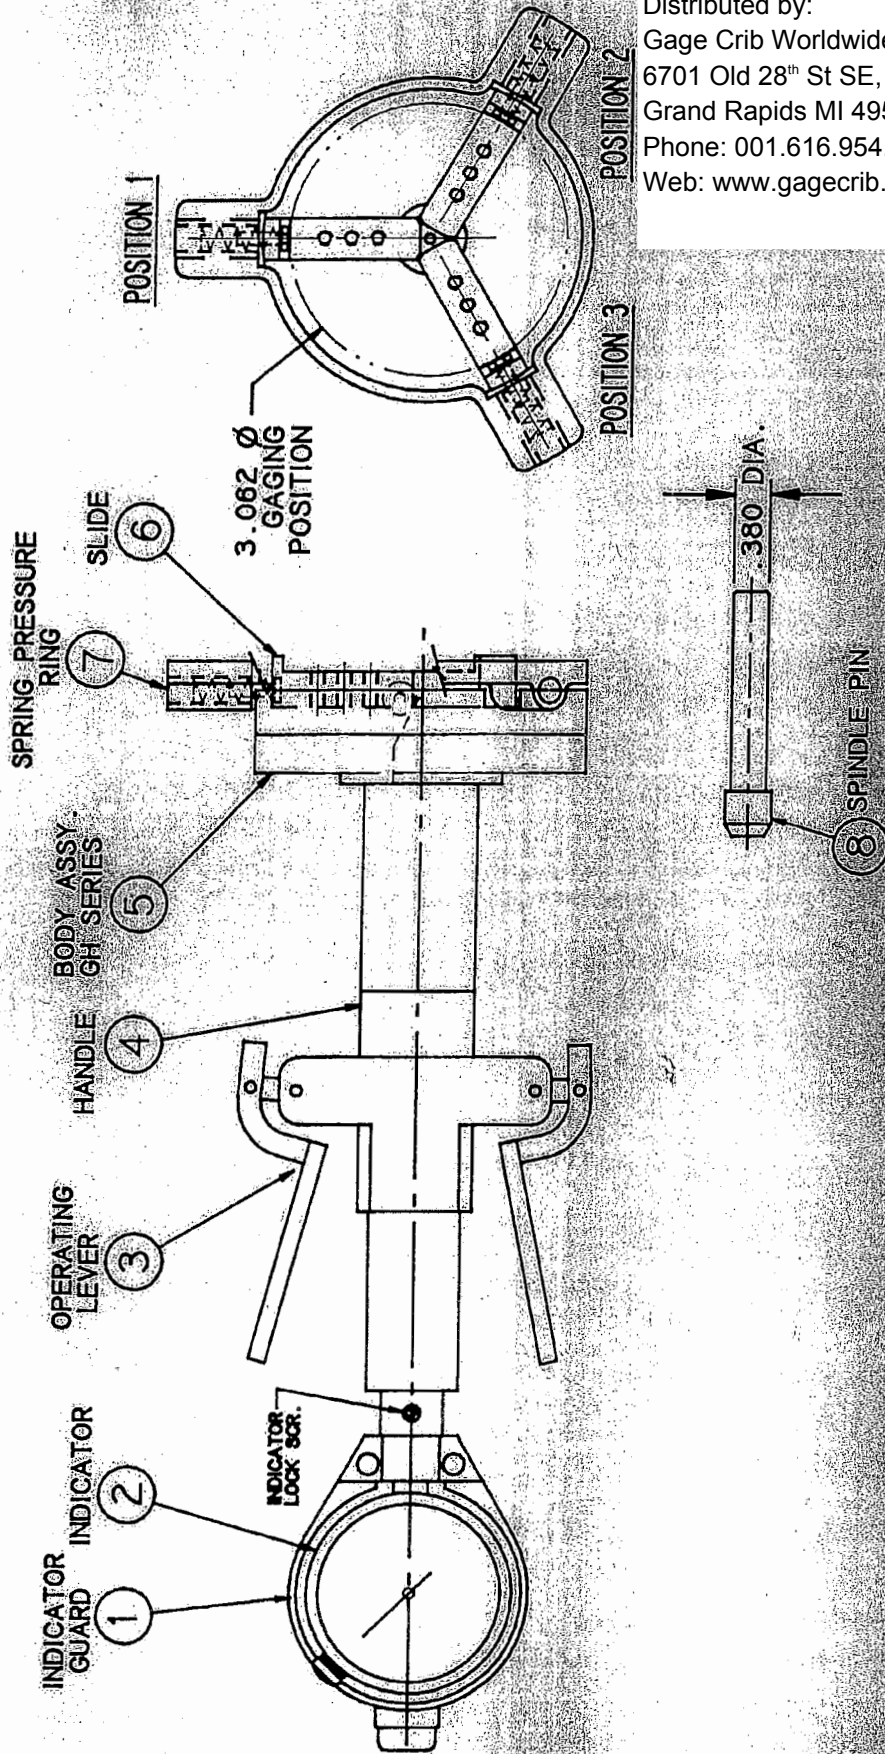

SA-352

TRI-EXTERNAL GH-15

Distributed by:  
 Gage Crib Worldwide Inc  
 6701 Old 28<sup>th</sup> St SE, Suite B  
 Grand Rapids MI 49546 USA  
 Phone: 001.616.954.6581  
 Web: www.gagecrib.com

THE JOHNSON GAGE COMPANY  
 BLOOMFIELD  
 CONN. U.S.A.

TRI-EXTERNAL GH SERIES  
 SETTING INSTRUCTIONS

DRAWN BY: GDP  
 APPROVED BY: \_\_\_\_\_  
 DATE: 12/11/96  
 DATE: \_\_\_\_\_

CAD SA-352

DRAWING

SA-352